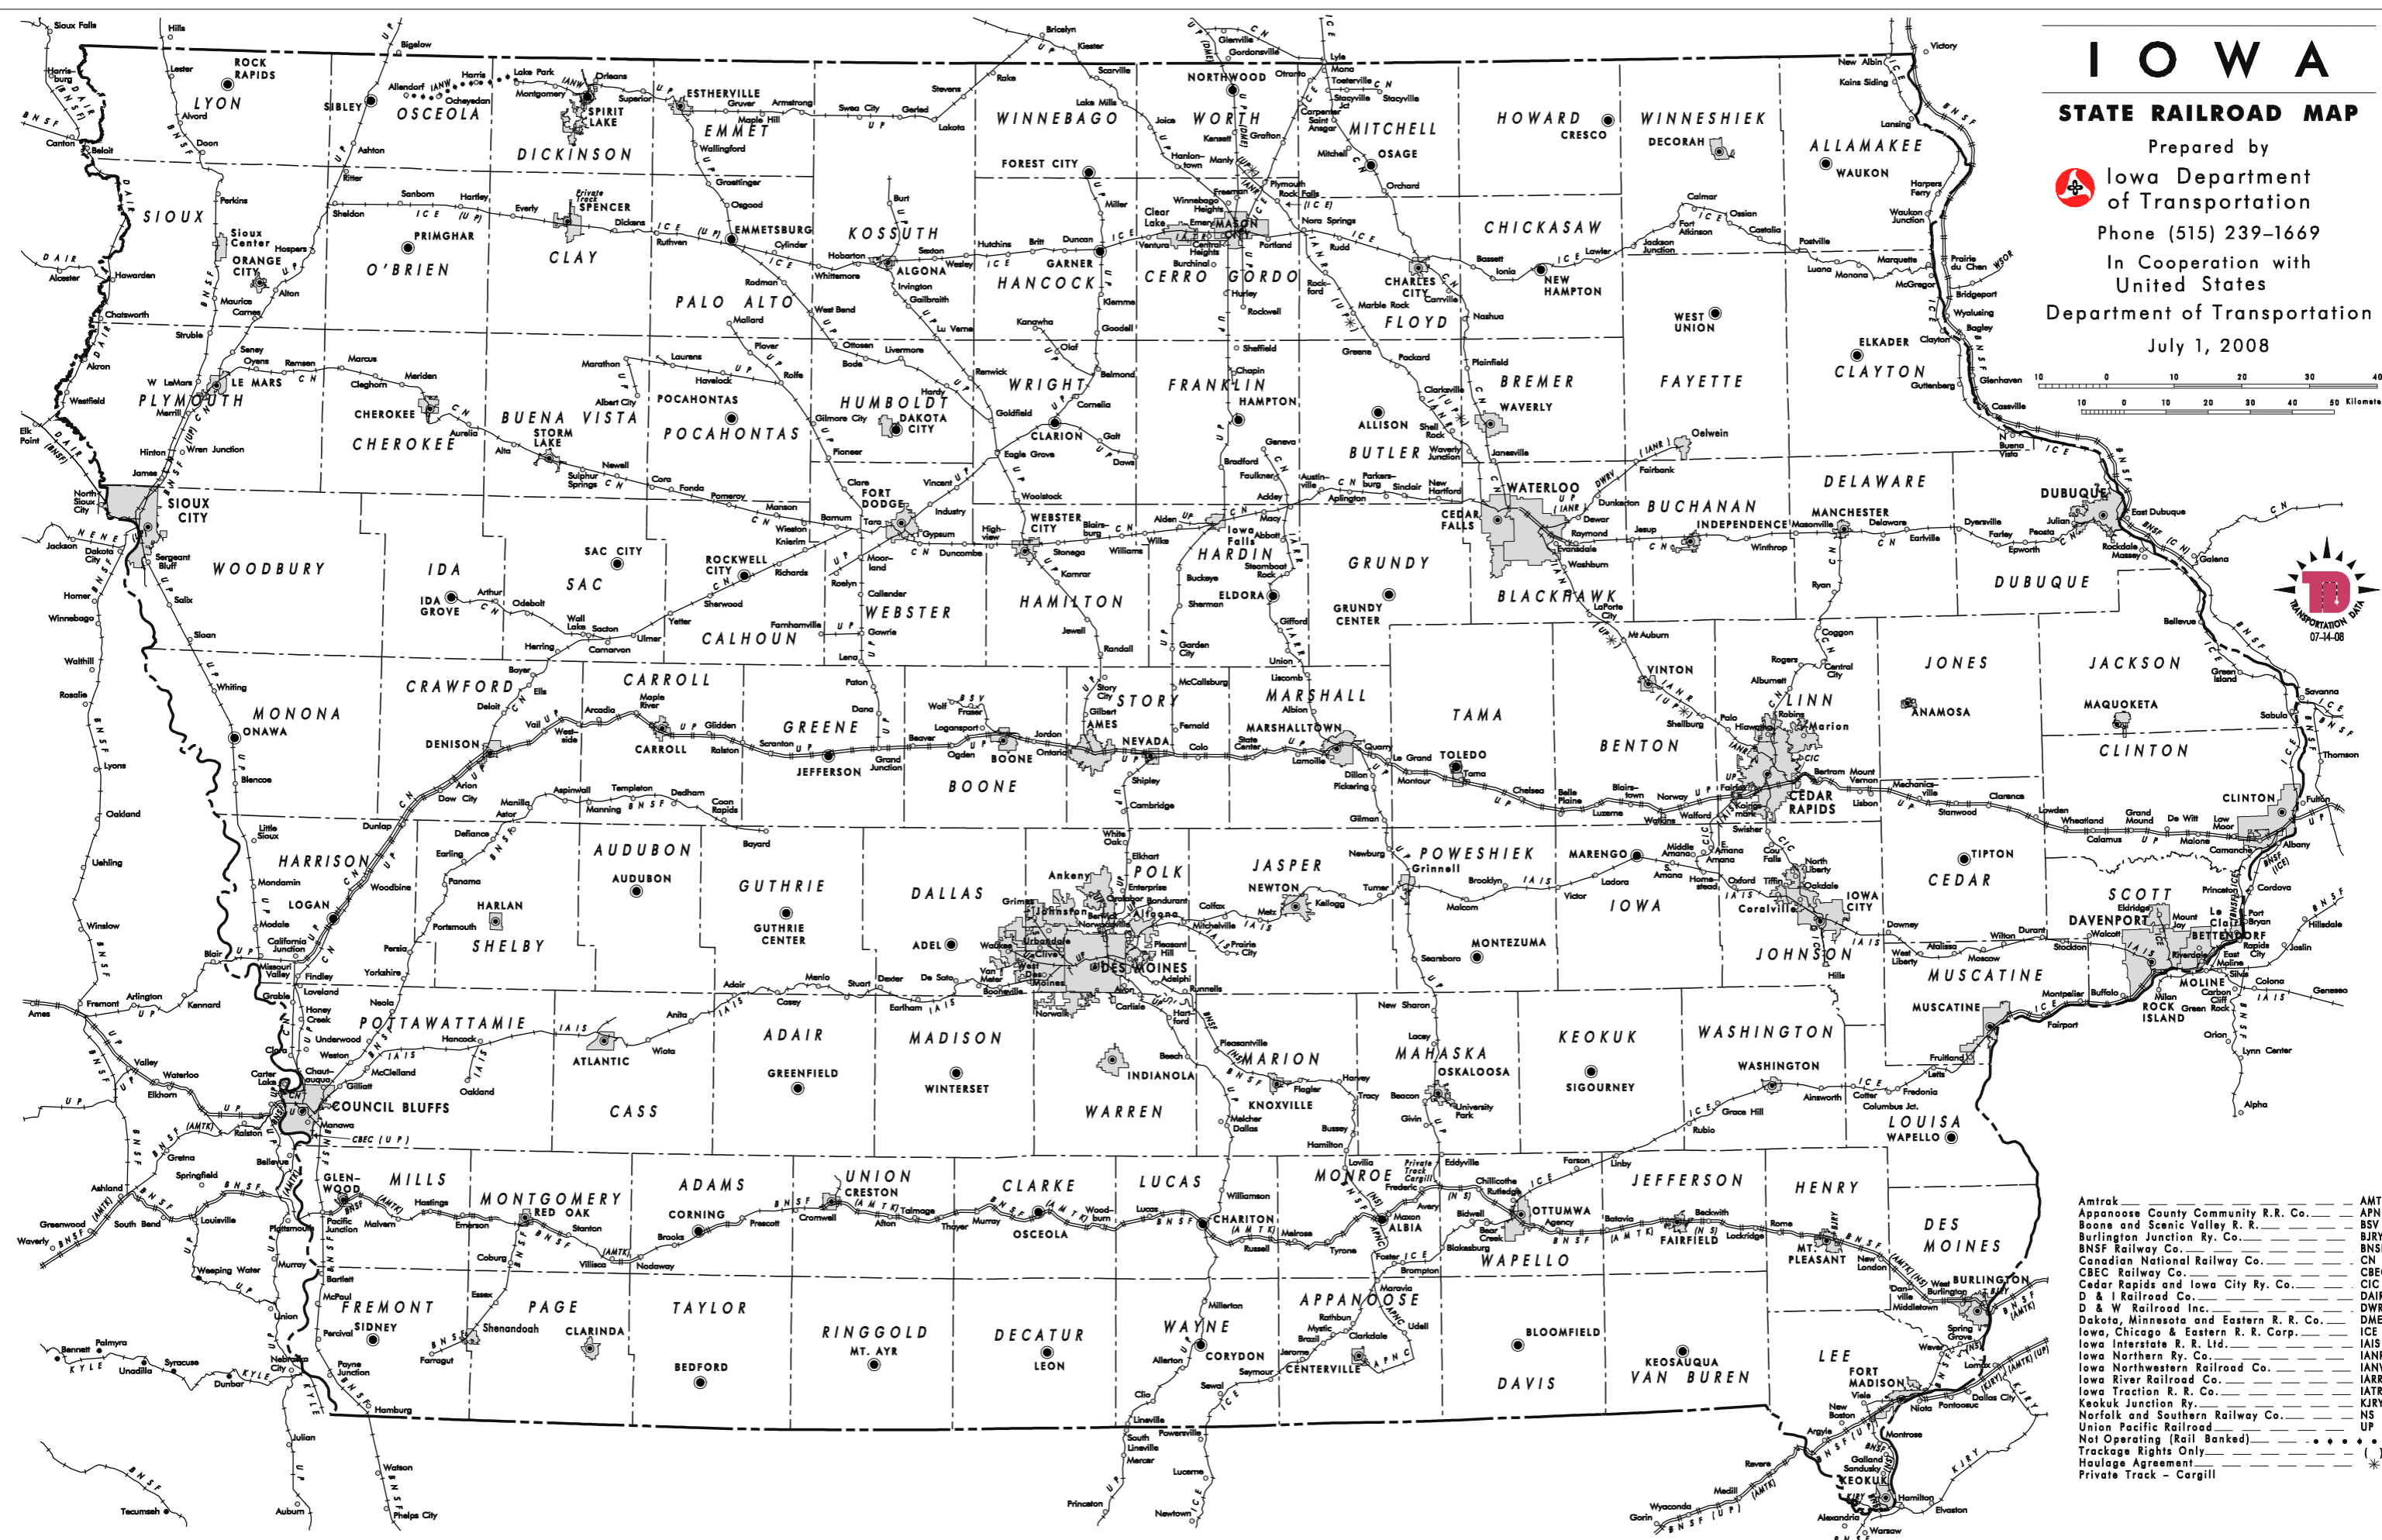

IOWA

STATE RAILROAD MAP

Prepared by

 Iowa Department of Transportation

Phone (515) 239-1669

In Cooperation with
United States

Department of Transportation

July 1, 2008

Amtrak	AMTK
Appanoose County Community R.R. Co.	APNC
Boone and Sevier Valley R. R.	BSV
Burlington Junction Ry. Co.	BURY
BNSF Railway Co.	BNSF
Canadian National Railway Co.	CN
CBC Rail Co.	CBC
Cedar Rapids and Iowa City Ry. Co.	CIC
D & I Railroad Co.	DAIR
D & W Railroad Inc.	DWR
Dakota, Minnesota and Eastern R. R. Co.	DME
Iowa, Chicago & Eastern R. R. Corp.	ICE
Iowa Interstate R. R. Ltd.	IAIS
Iowa Northern Ry. Co.	IANR
Iowa Northwestern Railroad Co.	IANW
Iowa River Railroad Co.	IARR
Iowa Traction R. R. Co.	IATR
Keokuk Junction Ry.	KJRY
Norfolk and Southern Railway Co.	NS
Union Pacific Railroad	UP
Not Operating (Rail Banked)	---
Trackage Rights Only	---
Haulage Agreement	---
Private Track - Cargill	---